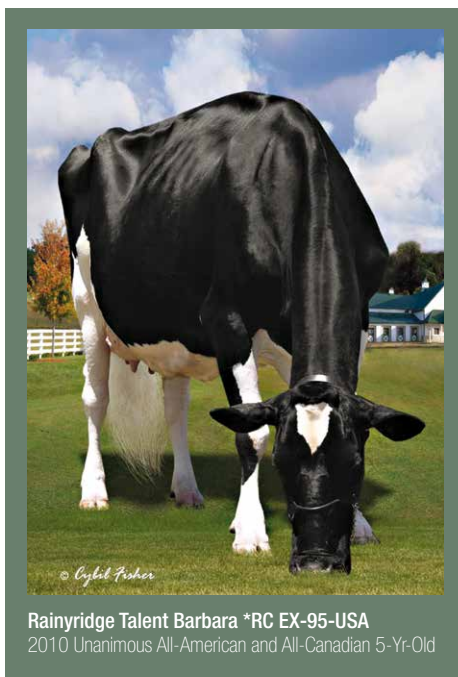

The marketing of Barbara was a team effort and the decision was made early on not to sell any embryos from her to keep the cow exclusive. "I had the privilege to keep her [Barbara] under my care, so I had a bit more input because I was handling and working with the cow on a daily basis. Matings and marketing decisions were always discussed first though, and we were always sure to come to an agreement," Kueffner said.

Barbara's story continued when she topped the Kueffner Kows at Cowtown Sale and Complete Dispersal for $230,000 to River Valley Dairy, Illinois. Barbara had already proven herself in the show ring and had become a household name. Her daughters were commanding top prices and she fit many markets from type to red to genomic. Sadly less than six months later, Barbara was lost to cancer.

Global and St. Jacobs ABC, Rainyridge Perseus is the unique red carrier Jasper son of Barbara with a PTAT of +2.94. At International Protein Sires, the Barbara sons have also been quite popular. Hylite Barbwire-Red, the Shaquille son of Barbara has been siring junior champions across Canada and the United States and embryos by him are still in high demand.

Success in the UK

The export of Tony Beauty's Astre daughter from Stanhope resulted in the successful establishment of the family in the UK. Mark Nutsford from Riverdane Holsteins in Cheshire first saw Tony Beauty as a milking four-year-old at the Royal Winter Fair where she was placed fourth in the best class of cows he had ever seen. She was awarded Best Udder that day, and this seems to be her trademark even now.

Ernie Kueffner, Kueffner Kows
"Her legacy won't be able to reach its full potential simply because she could've produced more offspring. However the daughters I've seen are very impressive and considering the scores and success of Barbara and the three dams behind her I'm optimistic for them as cows."

To date, Barbara has eight daughters scored Very Good-86 or higher and like all things legacies take time to build and develop.

Red Superstar

Helping with that legacy and following close behind in the excitement surrounding Barbara is her red carrier Superstition daughter, Rainyridge Super Beth Very Good-86-2YR-CAN. Beth is owned by Cormdale Genetics, Diamond Genetics, Anderstrup and Al-Be-Ro and was the high seller of the RockyMountain High Sale 2011 for $79,000. She has a GTPI of +2130, DGV LPI of +2925 and is outcross. Most importantly she has become a breed leader in producing huge red carrier genomic offspring. Her daughters are testing exceptionally well with Calbrett Supersire Barb *RC the No. 1 *RC GTPI and GLPI heifer in the world currently with a GTPI of +2527. A first choice Numero Uno from Super Beth was sold on the 2011 Sale of Stars to RockyMountain Holsteins and their selection, Calbrett Uno Baby Girl, is also red carrier and among the top females in the breed with a GLPI of +3109 and GTPI of +2377. Full sister Calbrett Uno Brin *RC sold for $47,500 on the Vente Nationale de Printemps this past spring and also ranks among the top 15.

Rainyridge Super Beth certainly adds a unique new element to the Beautys and her story will continue as she sells in the Cormdale Summer Sale on July 29 with her outstanding daughter, Supersire Barb.

From Barbwire to Perseus the Barbara sons are doing well stamping out daughters excelling in elite show type. Available through ABS

Mark Nutsford, Riverdane
"She just had such a good udder and such potential, you could tell she would make a great cow. I have never had a bad one, they all have unbelievable udders however you breed them."