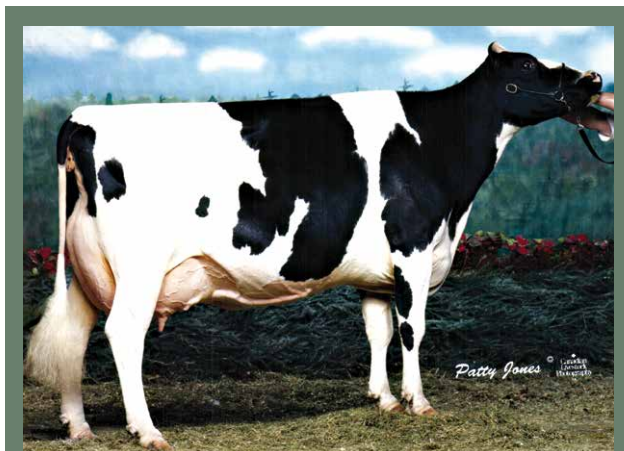

"Nobody could have ever predicted the sort of fame she would generate," shared Steven Boerchers, Rainyridge Holsteins, Manitoba.

Considered by many as one of the greatest show cows of all-time, Rainyridge Tony Beauty was scored Excellent-5E CAN 9* and the oldest Holstein to ever win the title of Supreme Champion at World Dairy Expo at the age of 14. Beauty had a long and illustrious career spanning throughout the 1990s and capturing All-Canadian Mature Cow four-times and All-American Mature Cow three-times. Beauty has proven not to be just another pretty face. Her lineage is having an impact in countries around the world with names like RF Outside Breeze Excellent-95 and her daughter Rainyridge Talent Barbara Excellent-95 and Beauty's granddaughter Topmark Rudolph Beauty also scored Excellent-95.

Early roots

Purchased over the phone in 1982 at the Spring Sensation Sale was Despics Tempo Diane Very Good-85-3YR-CAN and the start of the Beauty story at Rainyridge. The mating of Marshfield Elevation Tony to Diane was a careful selection by Ron Boerchers, founder of Rainyridge Holsteins, and the start of the legend of Beauty.

Beauty had three direct daughters scored Excellent and nine Very Good. "It is tough to pick just one of Beauty's daughters because they all transmitted well but Rayverley Prelude Evelyn had the biggest impact. Ten Comestar Leader embryos from Evelyn were purchased by

Steven Boerchers, Rainyridge Holsteins

"The Beautys have always consistently transmitted strong udder attachments with lots of veining, correct functional feet and legs and have stamped sharp dairy chins and show style into this family as well as the longevity they have been known for."

Ray Brown, Rayverley, Manitoba, resulting in four heifer calves, one was Leader Ezra and the other was Leader Eva," Boerchers, shared.

It is from this branch that the family continues to grow and develop especially in Europe where the Beautys are quite popular.

Eva, Etain and Eara

Rayverley Leader Eva scored Excellent-90-CAN is a daughter of Rayverley Prelude Evelyn Excellent-90-3E-CAN 13* and the dam of Rainyridge Shottle Etain Very Good-89-3YR-CAN. Etain was nominated All-West Junior Two-Year-Old in 2008 but is best known for her red carrier daughter, Rainyridge Mr. Burns Eara Very Good-89-CAN. Eara was shown throughout western and central Canada as a heifer being named All-West Junior Calf in 2008 and Nominated All-West Junior Yearling and Junior Two-Year-Old.

"A very marketable line of the Beautys is Rainyridge Mr. Burns Eara, who has daughters and granddaughters selling in the sale [Rainyridge Dispersal Sale, June 24, 2013]. This family has been very popular in Europe producing the former No. 1 gRZG red-polled female in Germany," Boerchers said. Rainyridge UR W Ella-P Red, the Laron-P-Red granddaughter of Eara topped the Mox Type and Utility Sale in September 2012 selling for €21,500 to Heavenly Genetics and I-Cow Holsteins, UK.

Direct from Eara is Rainyridge Gerard Enemy *RC with a GTPI of +2058 making her among the highest red carrier females in Europe. Enemy is co-owned by Roccafarm and Diamond Genetics and due in August where owner, Ivo Hulsbosch, Roccafarm, is excited about calving her in. She has two polled Ladd-P heifers (one red and the other black) and one red Ladd-P bull calf awaiting genomic results.

Selling for €15,000 in the 2013 Eurogenes Summer Sale was another fantastic daughter of Eara, Rainyridge RZH Planet Elaine. Elaine graced the cover of the Winter 2013 edition of Hotspots and is scored Very Good-88-2YR-NL. Now owned by Oosterhof Holsteins of The Netherlands, Elaine is the tremendous Planet daughter placing second in the two-year-old class at that National HHH-Show in 2012. She is also one of the highest GLPI cows in Europe at +2957 and the highest daughter of Eara.

This branch of the Beautys is far from complete with Eara due again in August and Rainyridge looking forward to continuing to work with one of Mr. Burn's greatest daughters.

Next generation All-Canadian

Scored Excellent-90-CAN 7*, Ezra is the full sister and next generation All-Canadian from the Beautys. At the age of six, Ezra captured